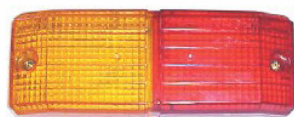

VALTRA

Aplicações:

885/985/BM85/BM100/BM110/BM120/
BM140/BM160/BM180/1680/1380/1880

63 x 170mm

830-12V
31540700 - Lanterna dianteira
829 - Lente
UTILIZA LÂMPADA 1141/176

VALTRA

Aplicações:

885/985/BM85/BM100/BM110/BM120/
BM140/BM160/BM180/1680/1380/1880